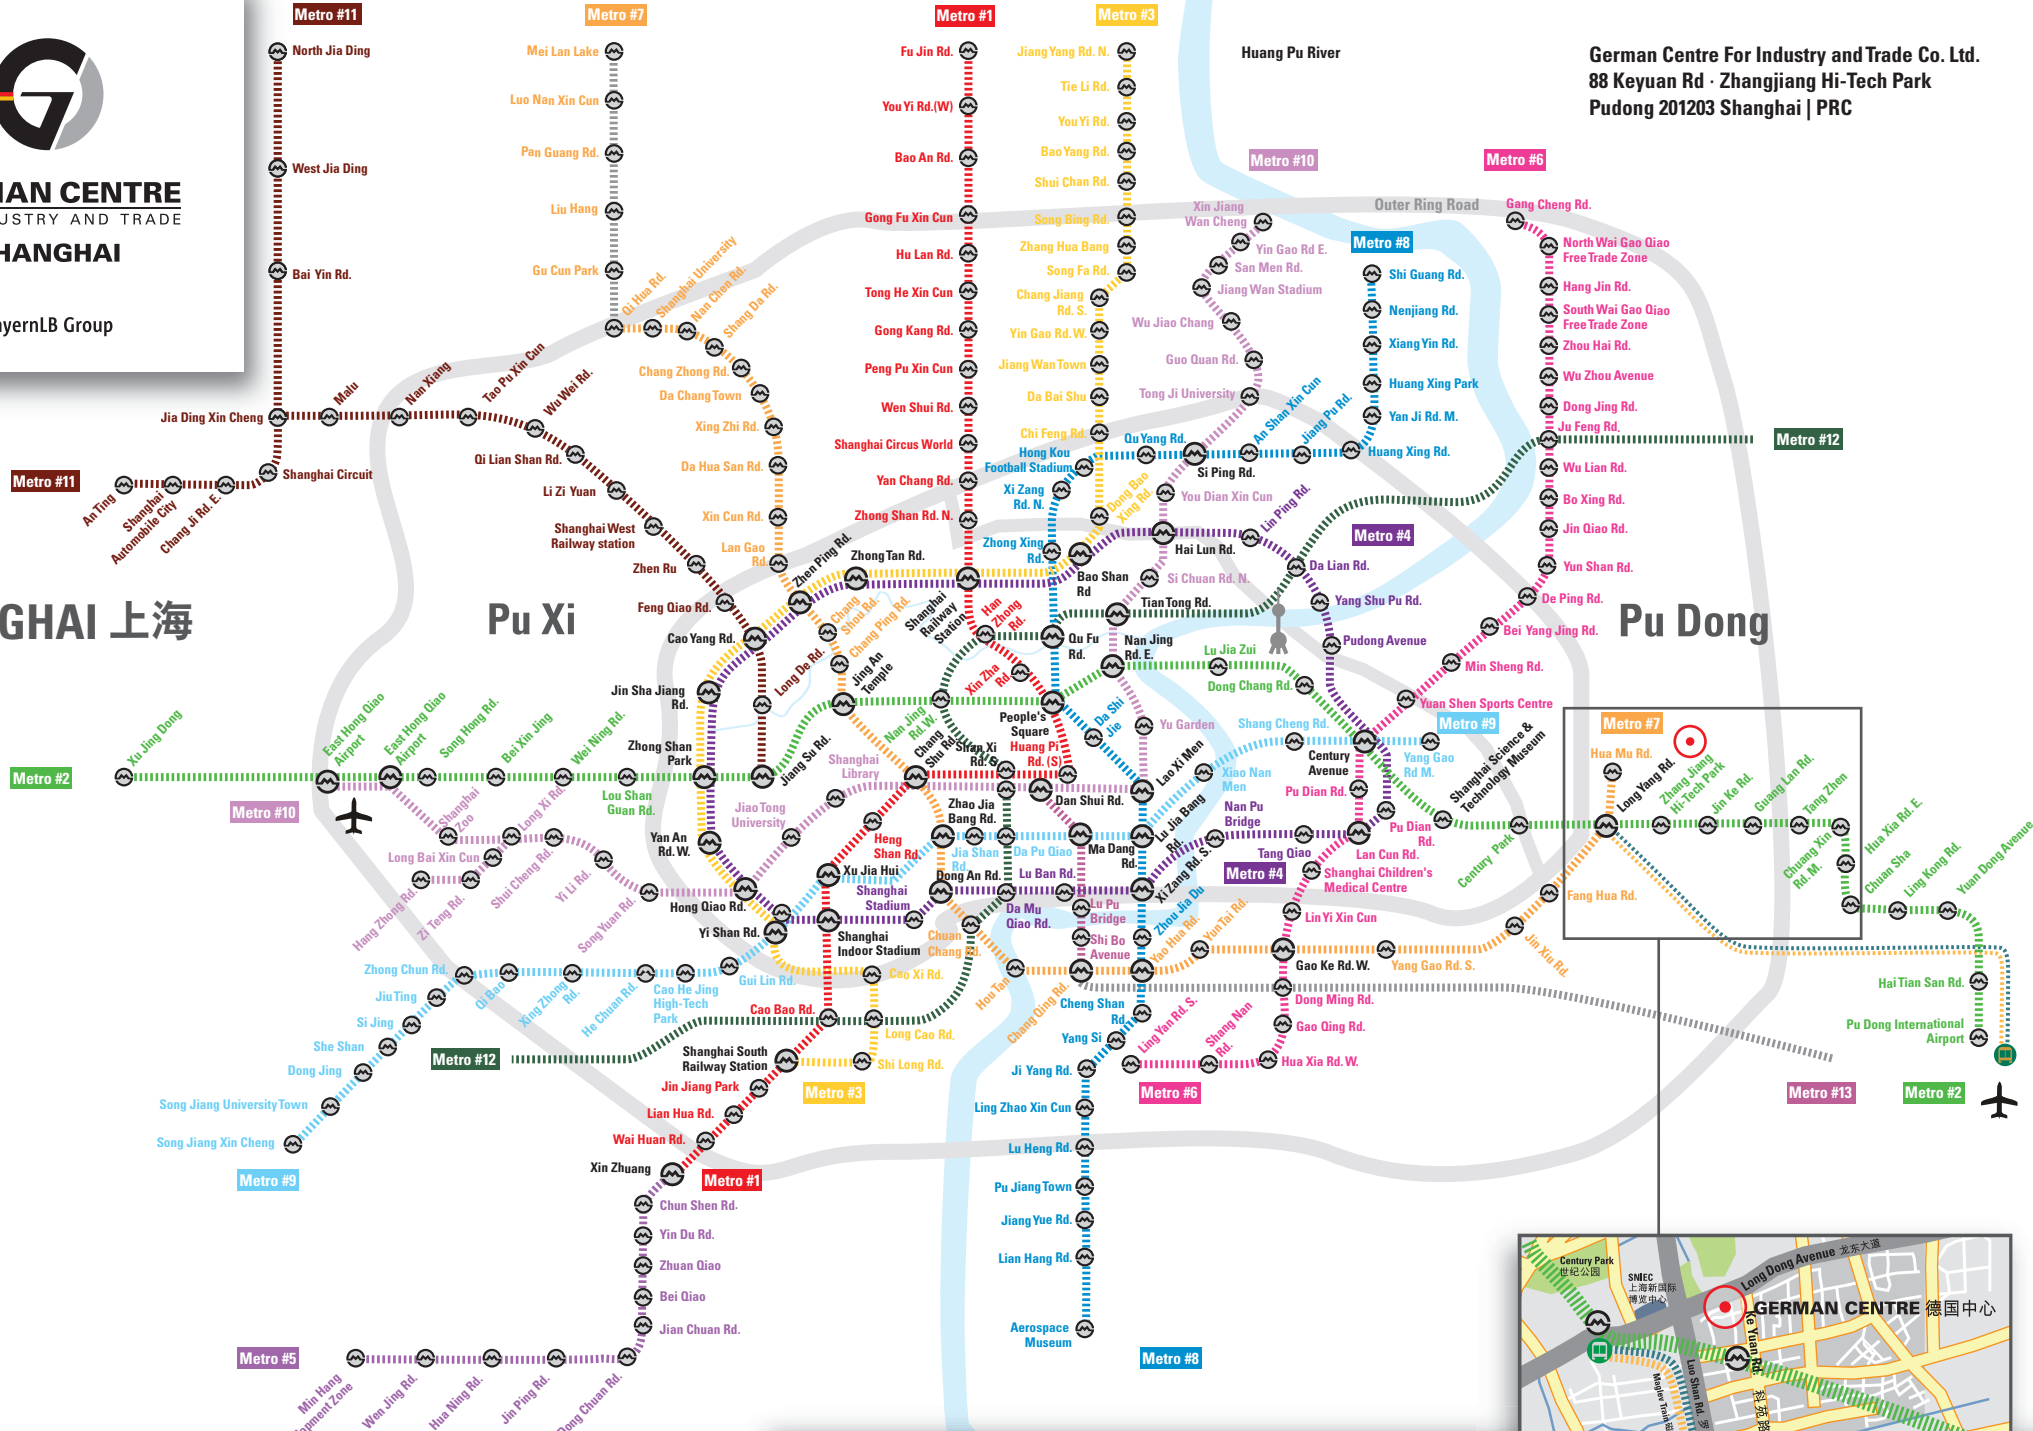

GERMAN CENTRE
FOR INDUSTRY AND TRADE

SHANGHAI

BayernLB Group

German Centre For Industry and Trade Co. Ltd.
88 Keyuan Rd · Zhangjiang Hi-Tech Park
Pudong 201203 Shanghai | PRC

SHANGHAI 上海

Pu Xi

Pu Dong

	Metro Station		Metro #1		Metro #4		Metro #7		Metro #10
	Maglev Station		Metro #2		Metro #5		Metro #8		Metro #11
	Maglev Train		Metro #3		Metro #6		Metro #9		Metro #12
			Metro #13		Metro #13				

10km